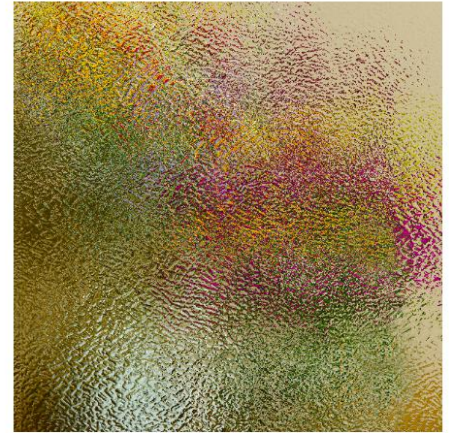

Privacy rating of white EVA film series after laminated with glass

SUPER MILKY WHITE EVA FILM
 SANDBLASTING WHITE EVA FILM
 COOL JADE WHITE EVA FILM

Privacy Rating Rule:

Low privacy

Privacy Rating = 0-3

Medium privacy

Privacy Rating = 4-6

High privacy

Privacy Rating = 7-10

LOW PRIVACY:

You can see straight through it. This glass is considered low privacy.

MEDIUM PRIVACY:

Sight through this type of windows will be partially obscured.

HIGH PRIVACY:

When looking through this type of glass, the viewer will only be able to see shadows and colors.

Comparison	Super Milky White	Sandblasting White	Cool Jade White
Light Transmittance	≤1%	≤5%	≤25%
Haze	≥97%	≥95%	≥90%
Privacy Rating	Completely High Privacy	High Privacy	High Privacy